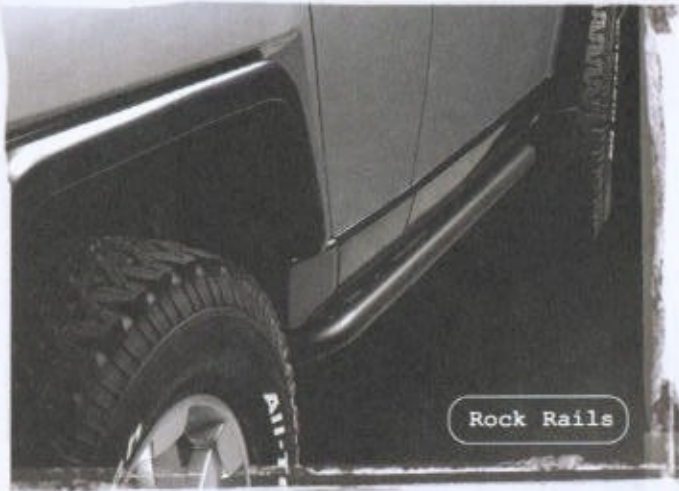

FJ CRUISER ACCESSORIES | EXTERIOR

Rock Rails