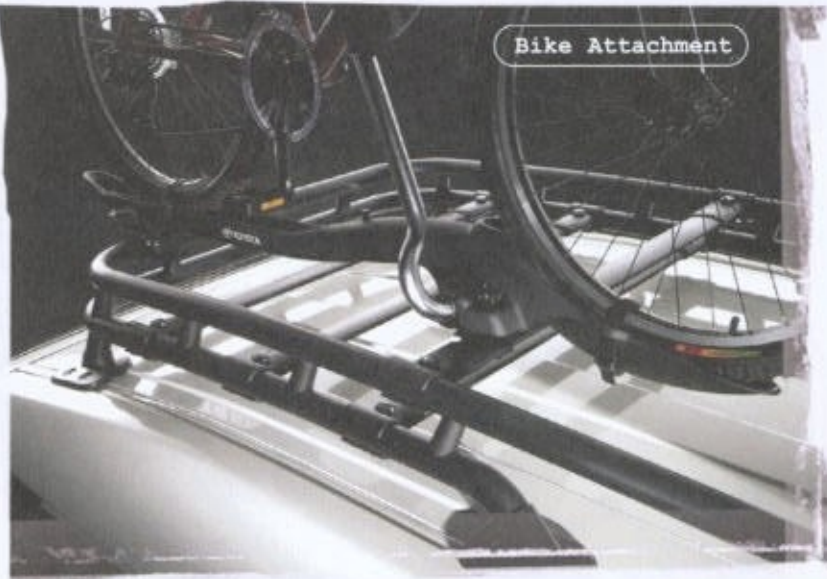

In the rough and tumble world of rocks, deserts and snow, having the right accessories on your vehicle can turn an ordinary trip into an extraordinary journey. Enter the world of the FJ Cruiser. With an awesome selection of high-quality exterior and interior accessories, from rugged wheels and bike racks to navigation systems and satellite radio, you'll be able to hammer down the trail or head up to your favorite snowboard spot with ease. Get ready, it's going to get dirty.

# EXTERIOR

**Brush Guard**  
(Available Summer 2006)

Ski/Snowboard Attachment

Bike Attachment

Roof Rack

FJ CRUISER ACCESSORIES | EXTERIOR

FJ CRUISER ACCESSORIES | EXTERIOR

16x7.5 TRD Alloy Wheels  
(BF Goodrich All-Terrain T/A Optional)