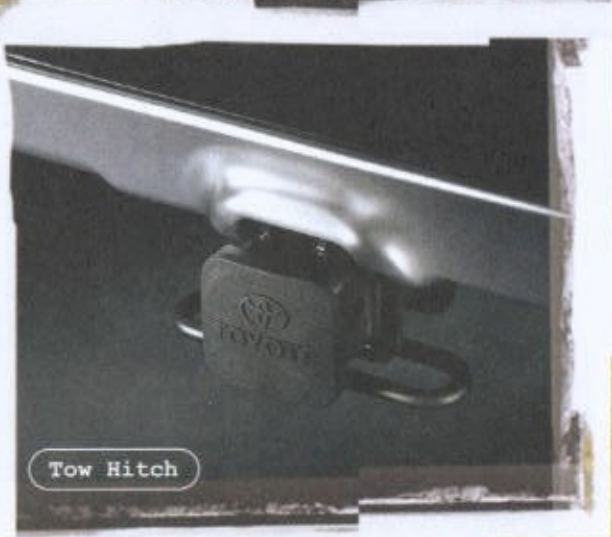

Spare Tire Cover

FJ CRUISER ACCESSORIES | EXTERIOR

Rock Rails

Front Skid Plate

Tow Hitch

FJ CRUISER ACCESSORIES