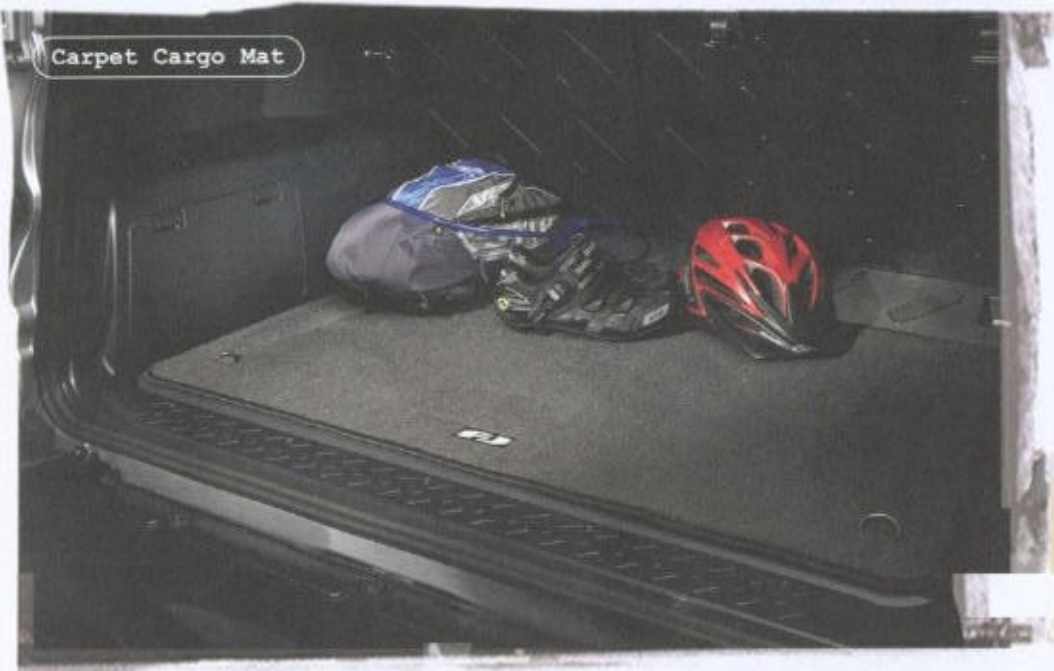

Carpet Cargo Mat