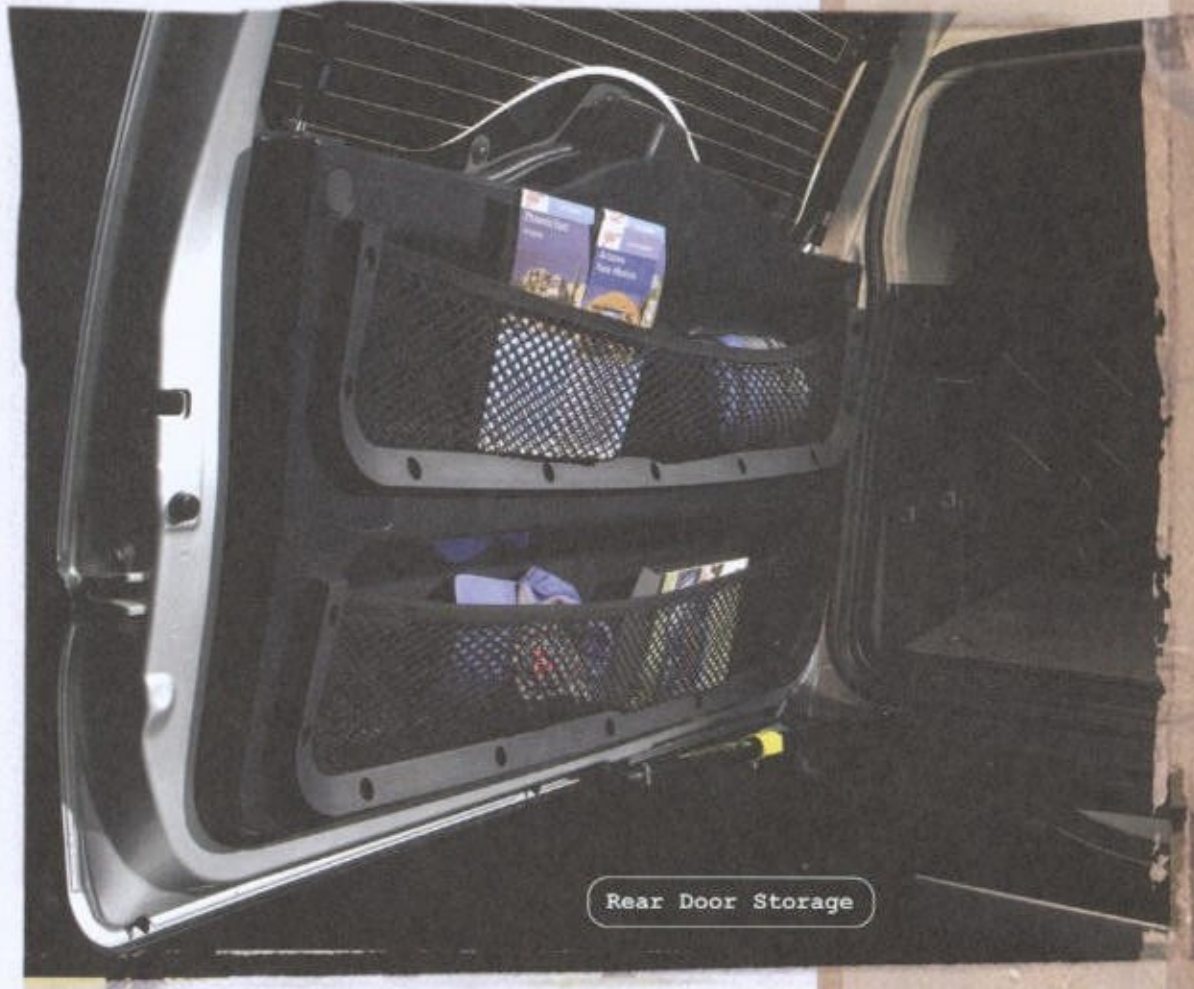

In the rough and tumble world of rocks, deserts and snow, having the right accessories on your vehicle can turn an ordinary trip into an extraordinary journey. Enter the world of the FJ Cruiser. With an awesome selection of high-quality exterior and interior accessories, from rugged wheels and bike racks to navigation systems and satellite radio, you'll be able to hammer down the trail or head up to your favorite snowboard spot with ease. Get ready, it's going to get dirty.

# INTERIOR

Satellite Radio

Portable Navigation System  **GARMIN**

Carpet Cargo Mat

TRD Performance Exhaust

All-Weather Floor Mats

Carpet Floor Mats

Billet Door Sill