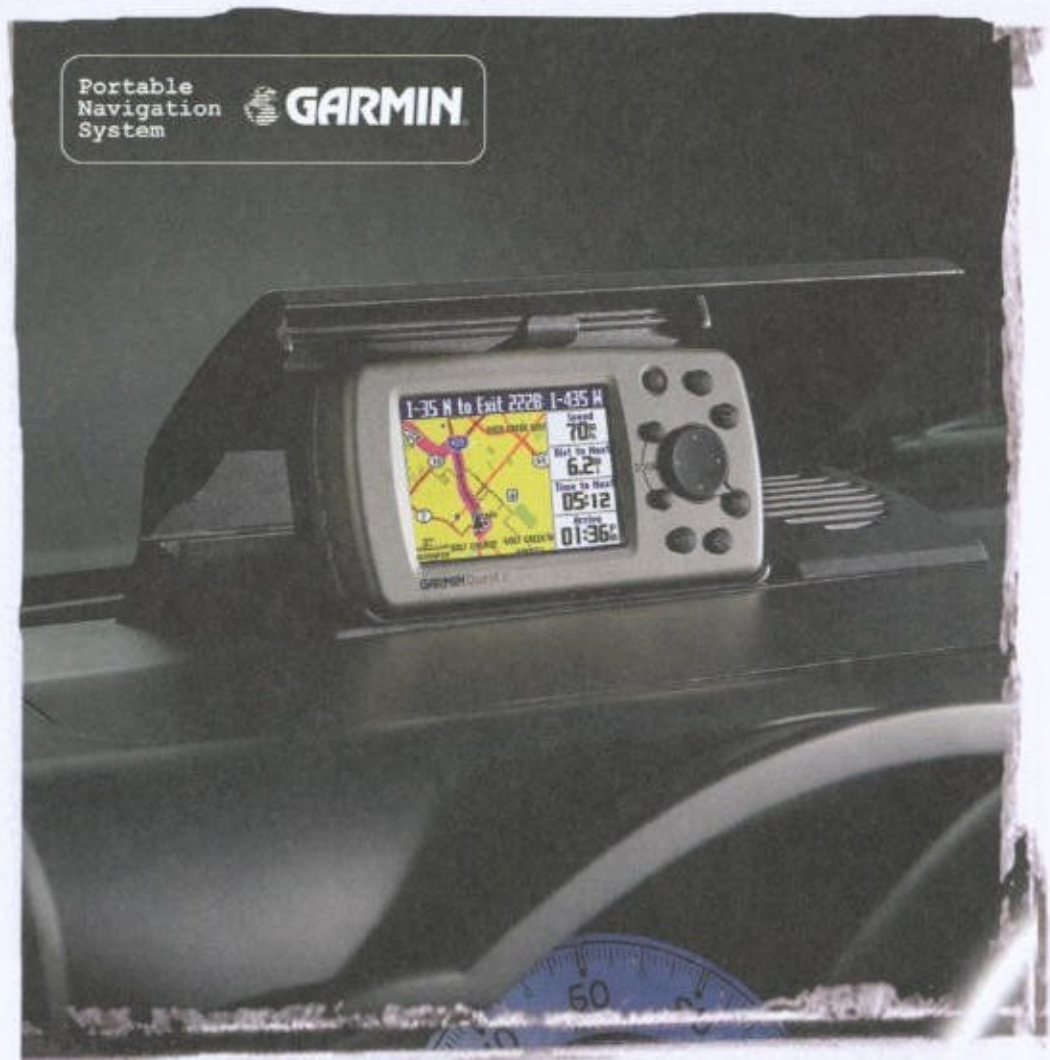

# INTERIOR

Satellite Radio

Portable Navigation System  **GARMIN**

Carpet Cargo Mat

TRD Performance Exhaust

All-Weather Floor Mats

Carpet Floor Mats

Billet Door Sill