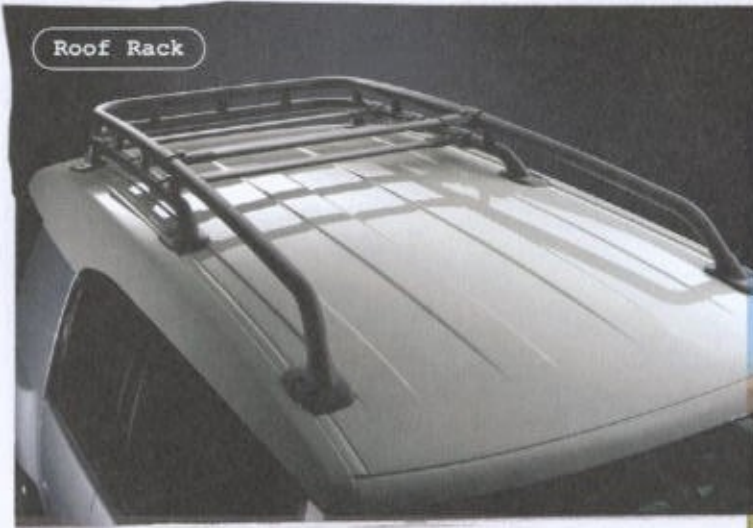

# EXTERIOR

**Brush Guard**  
(Available Summer 2006)

Ski/Snowboard Attachment

Bike Attachment

Roof Rack

FJ CRUISER ACCESSORIES | EXTERIOR

FJ CRUISER ACCESSORIES | EXTERIOR

16x7.5 TRD Alloy Wheels  
(BF Goodrich All-Terrain T/A Optional)