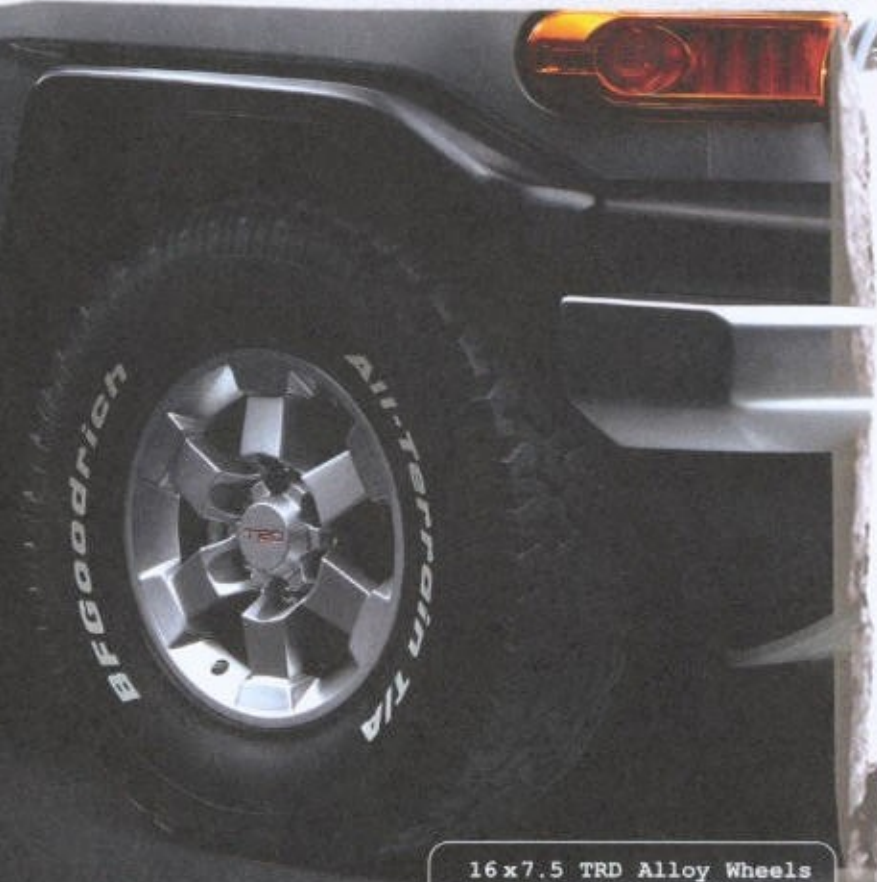

# EXTERIOR

**Brush Guard**  
(Available Summer 2006)

Ski/Snowboard Attachment

Bike Attachment

Roof Rack

FJ CRUISER ACCESSORIES | EXTERIOR

FJ CRUISER ACCESSORIES | EXTERIOR

16x7.5 TRD Alloy Wheels  
(BF Goodrich All-Terrain T/A Optional)